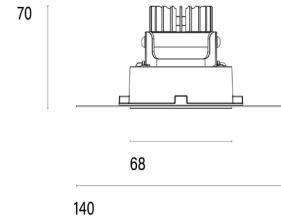

101 06 002104.011

Model

Name	Mono 060 Trimless Type 1 Recessed Downlighter
Finish	Structured White
Area	Indoor

System

Power (Luminaire)	6.8W
Power (System)	8W
Voltage	240V-AC
Optics	Rotationally Symmetrical Direct 40°
Colour Temperature	3000°K
Luminous Flux	680lm
TM30	Rf95 Rg103
CRI	Ra98
Lumen Maintenance	L90 B10 50000hrs
Chromacity	<3 McAdam Step Ellipse
Articulation	Fixed
Cut-Out	Round 85mm x 100mm Depth
Ingress Protection	IP44
Control Device	Remote Fixed Output (Included)
Class	III